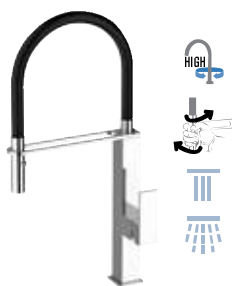

Q 501 CR € 531,70
Sink mixer with flexible hose coated in soft-touch matt black rubber pipe.