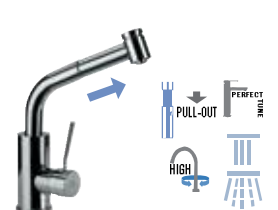

N 83 B CR € 377,40
Single-lever mixer with round body.