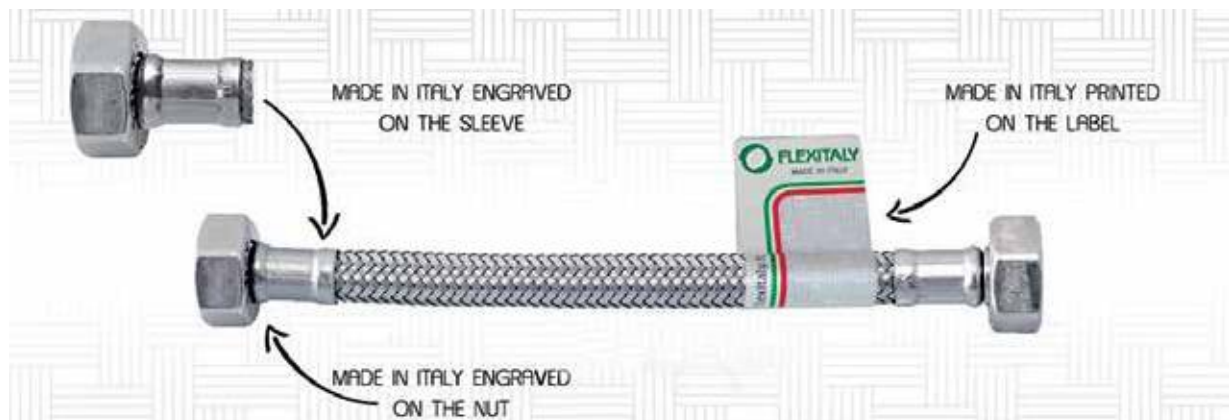

Inside there is cutting-edge machinery covering the production cycle from the molding of special plastics up to the assembly and testing of latest generation automatic machines.

Furthermore in S.T.S.R. there is a well-equipped analysis laboratory that daily performs various tests on its models to maintain control over the performance of its products.

This added value gives to REMER articles superior characteristics as a confirmation of quality and of our made in ITALY.

ONLY MADE IN ITALY FLEXIBLE HOSES OF HIGH QUALITY MADE BY AUTOMATIC MACHINERIES FOR A PERFECT PRODUCT