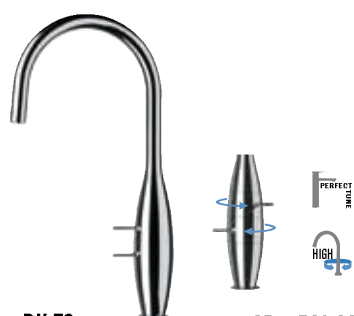

NK 72 CR € 443,00
Single-lever sink mixer with side lever and movable spout. Equipped with Ø25 cartridge.

QK 72 CR € 635,80
Single-lever sink mixer with side lever and movable spout. Equipped with Ø25 cartridge.

QK2 72 CR € 572,30
Single lever sink mixer swivelling spout, squared body.

NK2 72 CR € 487,40
Single lever sink mixer swivelling spout, round body.

BK 72 2 CR € 605,20
Double-lever mixer with movable spout.