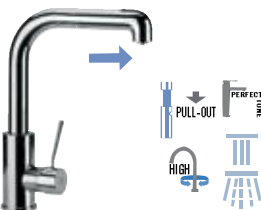

N 82 C CR € 313,20
Single-lever mixer with round body.