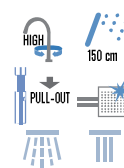

N 48 332 EU

Single lever deck sink mixer serie Minimal lever diverter integrated on the spout, with pull-out C.p. Abs minimal hand shower shut-off, with plain handgrip 1/2".

GR € 334,90