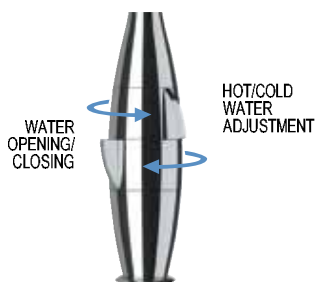

ELEGANT GOURMET

ELEGANT KITCHEN

KITCHEN

GOURMET

GOURMET COLOR

DECK SINK MIXER

304 INOX