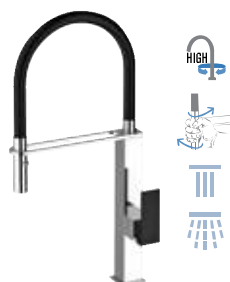

Q 502 CR € 546,70
Sink mixer with flexible hose coated in soft-touch matt black rubber pipe, matt black painted handle.