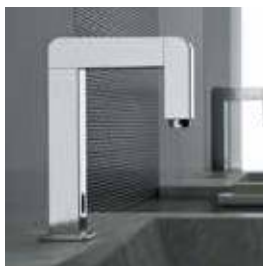

Remer Rubinetterie S.p.A.
Via Leonardo da Vinci, 83
20062 Cassano d'Adda (MI) Italy
Tel. +39 0363 364 211
E-Mail: info@remer.eu
www.remer.eu