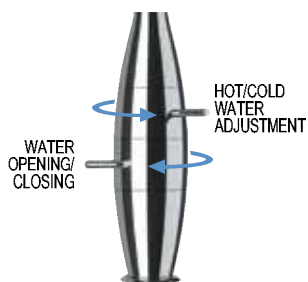

ELEGANT GOURMET

ELEGANT KITCHEN

KITCHEN

GOURMET

GOURMET COLOR

DECK SINK MIXER

304 INOX