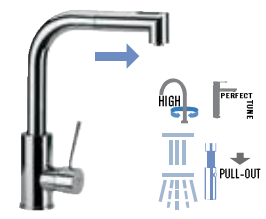

N 82 CR € 313,20
Single-lever mixer with round body.