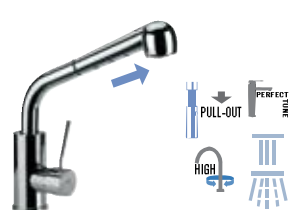

Q 83 A CR € 388,20
Single-lever mixer with squared body.

Q 83 B CR € 459,80
Single-lever mixer with squared body.

Q 83 C CR € 394,30
Single-lever mixer with squared body.

N 82 C CR € 313,20
Single-lever mixer with round body.