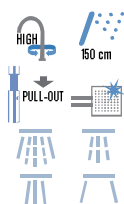

N 48 319 MO

Single lever deck sink mixer serie Minimal ever diverter integrated on the spout, with pull-out C.p. minimal handshower 4 functions hydromassage, anti-limestone with silicone jets.

GR € 323,50