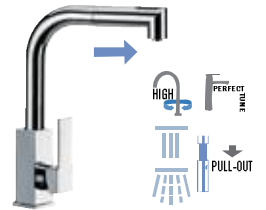

Q 82 CR € 377,40
Single-lever mixer with squared body.