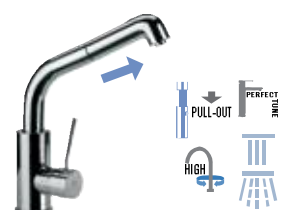

N 83 C CR € 315,40
Single-lever mixer with round body.