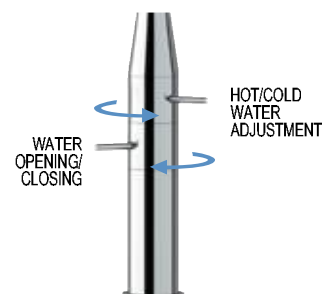

ELEGANT GOURMET

ELEGANT KITCHEN

KITCHEN

GOURMET

GOURMET COLOR

DECK SINK MIXER

304 INOX